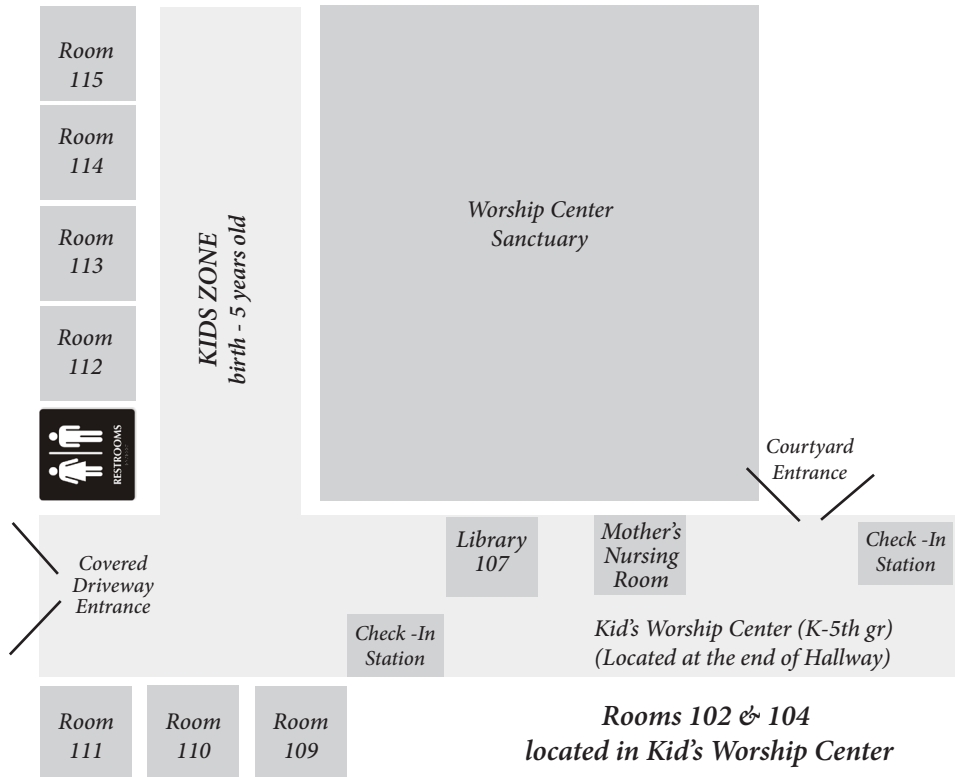

#### **Preschool #2**

(4 - 5 year olds/Pre-K)  
(birthday between 9/1/10-8/31/11)  
Room 111

**Kindergarten**  
Room 110

**1st - 2nd Grade**  
Room 109

**3rd Grade**  
Room 102

**4th - 5th Grade**  
Room 104

\*K-5th Sunday School pick-up in  
Kid's Worship Center after 11:20 a.m.

### ROAD MAP

MAIN CHURCH | KIDS ZONE